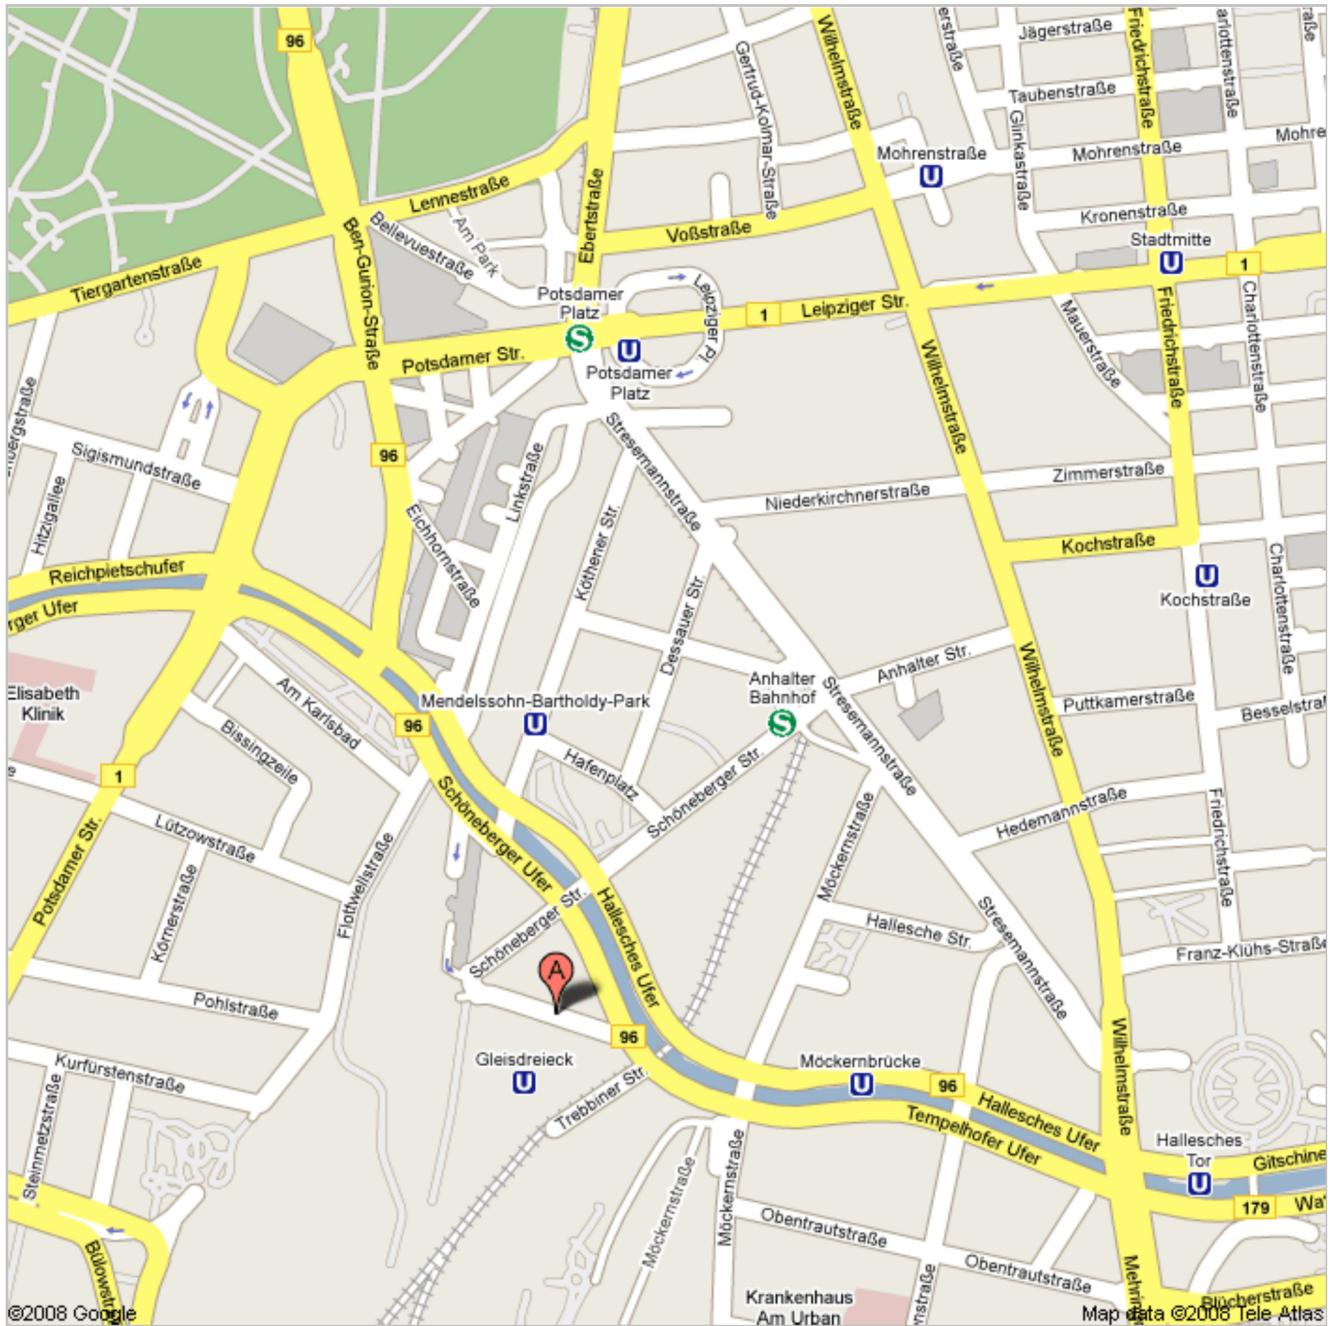

Address **Luckenwalder Straße 11**  
**10963 Berlin**  
**Germany**

## Mercure Hotel Berlin Mitte

The 3 star hotel Mercure Berlin Mitte is located in the new centre of Berlin, within walking distance of Potsdamer Platz, approx. 1 km away. 100 m from a public parking garage and a subway station offering direct connection to the ICC convention centre. Brandenburg Gate and the Reichstag are only 4 km away. The new National Gallery is also nearby. This modern hotel features 120 rooms, a lobby, a breakfast room, a leafy courtyard, Cinésport Bistro & Bar and a meeting room.

## Location and access

From Zoologischer Garten station, subway line U2 Pankow to Gleisdreieck station. Out of the station onto Luckenwalderstr. The hotel is 100m along on the right. On A100, take Innsbrucker Platz exit. Left towards Potsdamer Platz. Turn right onto Schöneberger Ufer. Then take the 3rd street on the right, Luckenwalder Str. The hotel is 100m along on the right. On A114, take Pankow exit. Continue on B109 to Alexanderplatz, then head for Tiergarten, Leipziger Str. Left towards Potsdamer Platz. Then as above.